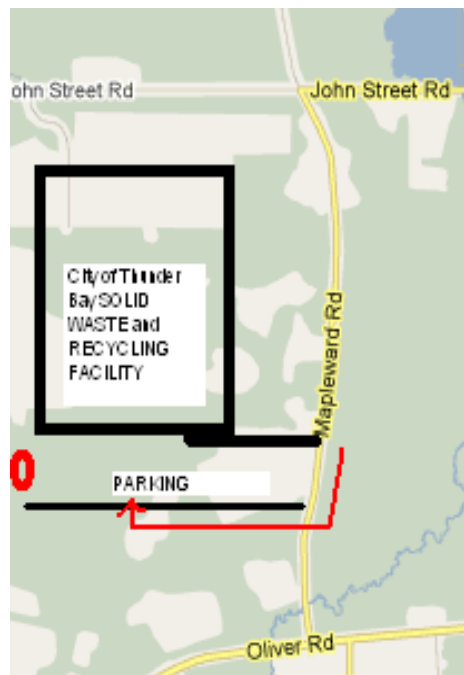

Public Tours of the Mapleward Renewable Generating Station

The plant was developed by Thunder Bay Hydro Renewable Power in cooperation with the City of Thunder Bay. It uses harmful methane gas that is being removed from the landfill site and converts it to generate enough electricity to power over 2,000 city homes.

Tuesday,
September 7

3:15, 4:00 or 4:45 pm

Located just south of the
city landfill on Mapleward
Road

Do not use main entrance,
follow signs to service road
south of main entrance

PLEASE ARRIVE 15 MINUTES PRIOR TO TOUR TIME
Parking will be offsite with a shuttle provided.