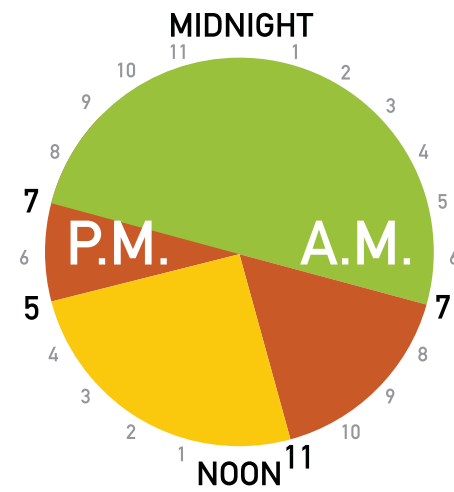

**POWER.
SMARTER.**

Time-Of-Use Pricing Begins in late Autumn 2011*

*expect bills to show new rates in Dec-Feb

Summer-Weekdays

Weekends & Holidays

Winter-Weekdays

- Off-peak
- Mid-peak
- On-peak

For current TOU pricing
please refer to
www.ontarioenergyboard.ca